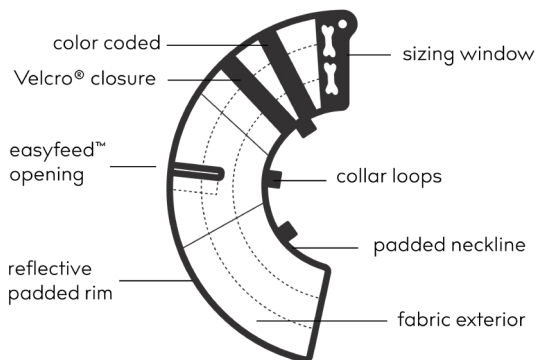

# Calmer™

Our Calmer collar is the premium extended-use collar and the most popular collar among veterinarians. Incorporates an EasyFeed opening to allow animals to eat and drink without removing the collar, and the blue inner lining has a calming effect; making the Calmer a Fear Free product.

## Sizes

ITEM#	SIZE	NECK CIRC.	DEPTH
CM-XS	X-Small	6" - 9"	4.75"
CM-S	Small	9" - 11"	5.5"
EZSF020	Medium	12" - 16"	8"
EZSF030	Large	13" - 17"	10"
EZSF040	X-Large	16.5" - 20"	12"

Our preferred collars are a little more special, you know, for those special circumstances where you want something even better than our classic collars!