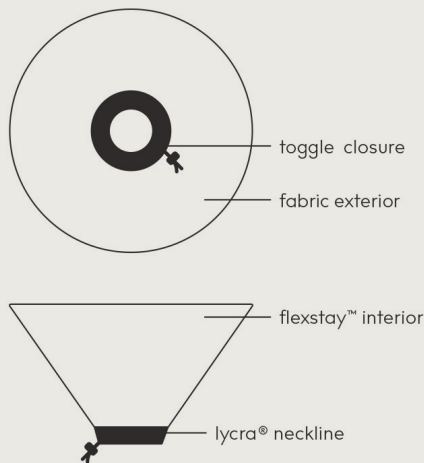

# EZ Soft™

- Full body coverage
- Flexstay™ technology maintains collar's shape
- Soft, tear-resistant material
- Machine washable
- Cinch-tight toggle for easy sizing
- Lycra® neckline for additional comfort

The EZ Soft™ is the preferred, lightweight, soft e-collar for canines. Engineered with Flexstay™ technology to maintain it's shape, while a cinch-tight toggle allows for an EZ-fit. The EZ Soft™ is one of the most popular premium collars among veterinarians and clinics.

## Sizes

ITEM#	NECK CIRC.		DEPTH	
ZSF005	3.5" - 10"	9 cm - 25 cm	4"	10 cm
EZSF010	5.5" - 12.25"	14 cm - 31 cm	5.5"	14 cm
EZSF020	7" - 15"	17.75 cm - 38 cm	6.5"	16.5 cm
EZSF030	11.75" - 20"	30 cm - 51 cm	8"	20 cm
EZSF040	14" - 22.5"	35.5 cm - 57 cm	9.5"	24 cm
EZSFCMBO	One of each size			