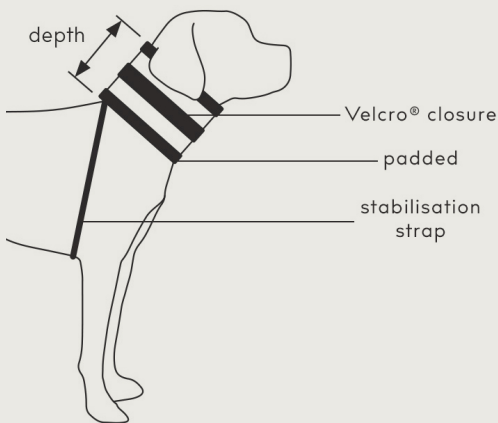

Classic Collection

BiteNot™

- Provides body-only coverage; do not use cervical collars to protect eyes, ears, feet, or lower portion of legs
- Ideal for extended use
- Allows for full peripheral vision
- Handy stabilization strap comes in assorted colors

Our BiteNot™ protective cervical collar provides body-only coverage and is ideal for long-term use. The stabilization strap fits behind the front legs, generating a base for additional support.

ITEM#	NECK CIRC.		DEPTH	
BN3-1/2	7.5" - 12.5"	19 cm - 31.75 cm	3.5"	8.9 cm
BN4	9" - 13.5"	23 cm - 34 cm	4"	10 cm
BN5	12" - 16.5"	30.5 cm - 42 cm	5"	12.7 cm
BN5L	15.5" - 19"	39 cm - 48.25 cm	5"	12.7 cm
BN6	16.25" - 22.25"	41.3 cm - 56.5 cm	6"	15 cm
BN7	17" - 23.5"	43 cm - 59.7 cm	7"	17.8 cm
BN8	21" - 27"	53 cm - 68.5cm	8"	20 cm

Depth: Measure from the base of the animal's ear to the top of its shoulder blade